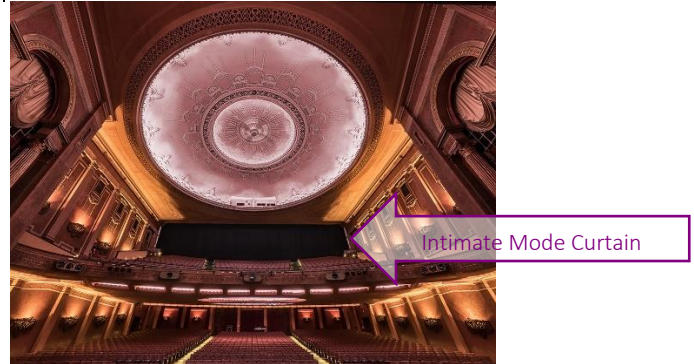

VENUE CAPACITY

Full Mode	
Orchestra	570
Stalls	1003
Lounge	504
Dress Circle	<u>816</u>
TOTAL	2893

Intimate Mode Curtain	
Orchestra	570
Stalls	1003
Lounge	<u>504</u>
TOTAL	2077

Reduced Mode Rental (1600 seats) Configuration - Hirers select the Reduced Mode seating configuration that suits their event ie Orchestra + Lounge + Stalls A-L | Orchestra + Lounge A-D + Stalls A-S. The only reduced mode curtaining is currently between the Lounge and Dress Circle.